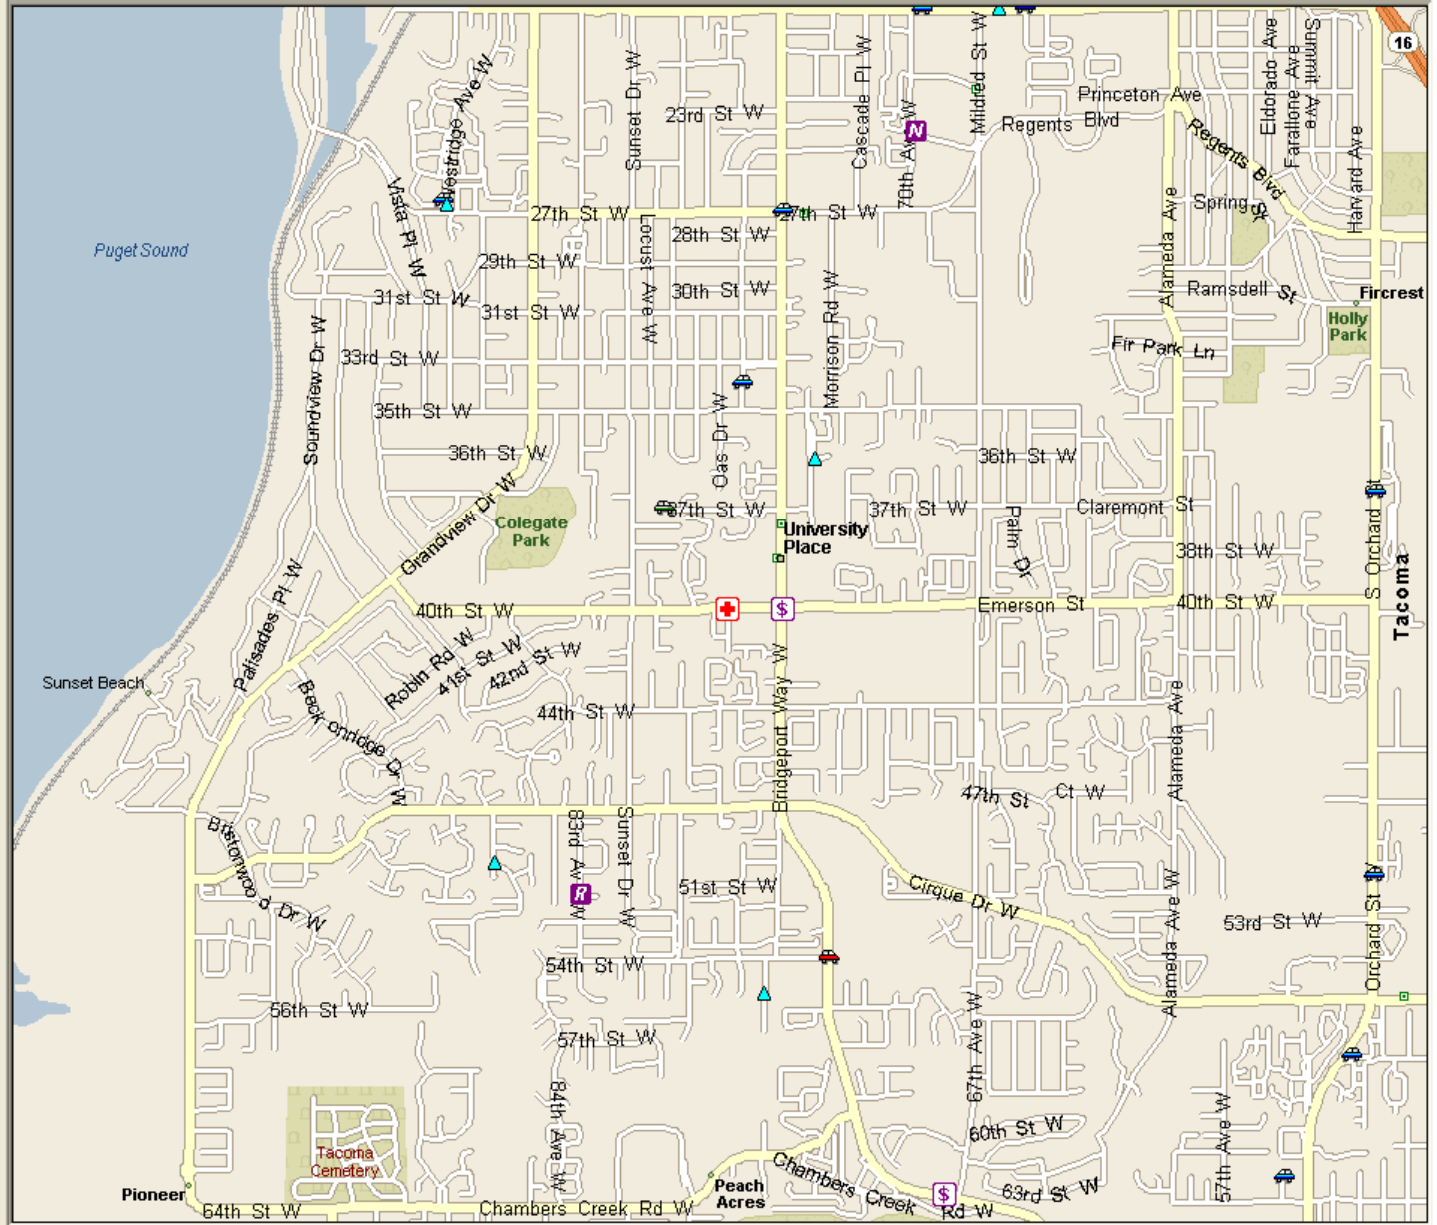

Type place or address Find

Legend and Overview

- Pushpins**
- PC03
 - PC07
 - PC06
 - PC05
 - PC04
 - PC02
 - PC01
 - Neighborhood Action Team
 - Veh. Recovery Week Ending 2010-02-14
 - Vehicle Theft
 - Vehicle Prowl
 - Theft
 - Suspicious Person-Vehicle
 - Robbery
 - Rape
 - Luring
 - Burglary - Residential
 - Burglary - Non Residential
 - Agg Assault

- Populated Places**
- Boundaries
 - Transportation
 - Parks and Reserves
 - Points of Interest
 - National Park Facilities
 - Miscellaneous

North America United States Washington University Place

0 mi 0.2 0.4 0.6 0.8

* Incident dots that appear on this map may be stacked or overlapping.